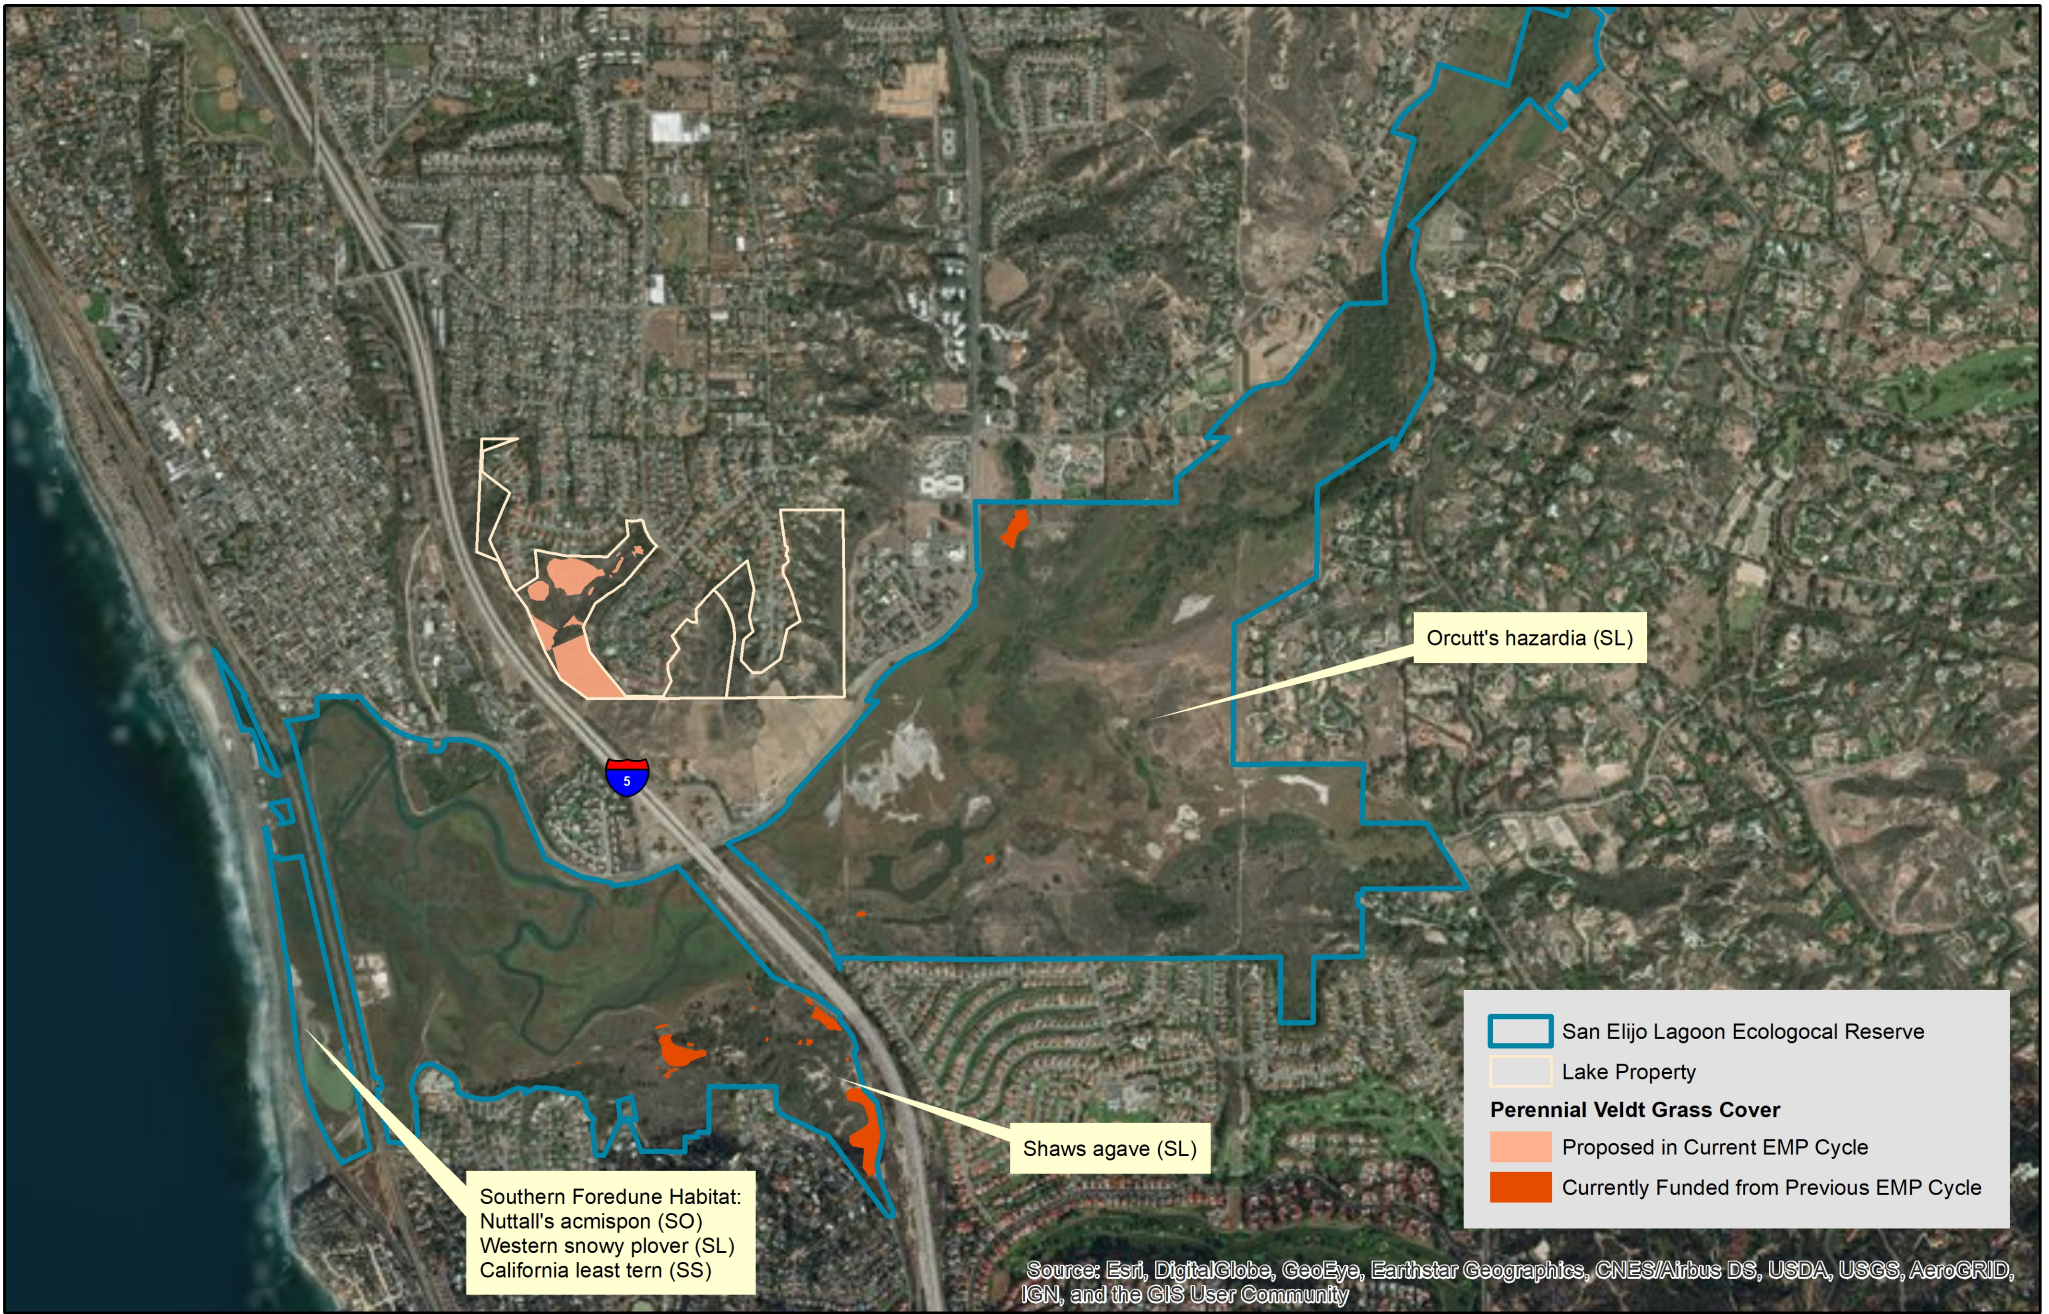

# Attachment 1. Perennial Veldt Grass (*Ehrharta calycina*) Project Area

Lake Property, San Elijo Lagoon Conservancy

Imagery Date: October 2016  
 Map Date: January 2018  
 Data Source: SELC & SANGIS

## Attachment 2. Perennial Veldt Grass (*Ehrharta calycina*) Project Area

### San Elijo Lagoon Conservancy

Imagery Date: October 2016  
 Map Date: January 2018  
 Data Source: SELC & SANGIS